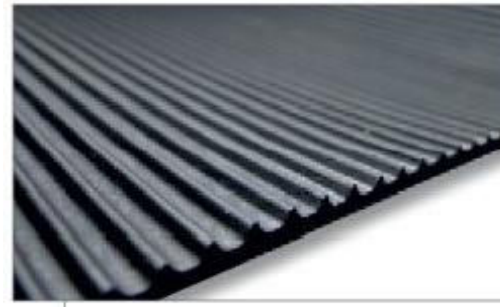

### Fine Rib Mat - DFRB

The fine Rib Mat has an anti-slip ribbed surface one side and a fine cloth impression pattern on the reverse. It is ideally suited for loose lay applications for floors, walkways, runners, loading areas, work benches and general-purpose areas. Solves slip hazards quickly in and around aprons, ramps and more. It can be glued directly over existing flooring in most cases or installed as a new floor. The rubber flutes act as a scraper to trap debris, dirt and provide grip at the same time. These mats are easily cleaned by reverse rolling, as a scraper to trap debris, dirt and provide grip at the same time. These mats are easily cleaned by reverse.

### Fine Rib Mat - DS-MR 65

| Code | THICKNESS | SPECIFIC GRAVITY   | HARDNESS | TENSILE STRENGTH         | ELONGATION ON BREAK | TEAR STRENGTH | APPLICATION     | POLYMER |
|------|-----------|--------------------|----------|--------------------------|---------------------|---------------|-----------------|---------|
|      | MM        | Gm/Cm <sup>2</sup> | SHORE A  | Kg/cm <sup>2</sup> (min) | %                   | Kg/cm         |                 |         |
| DFRB | 3         | 1.5                | 70+/-5   | 35                       | 250                 | 18            | General Purpose | NR/SBR  |

|                        |   |   |   |  |   |
|------------------------|---|---|---|--|---|
| STANDARD DIMENSIONS    | COLORS  |   |   |  |   |
| MAXIMUM WIDTH : 1.5M   |  |  |  |  |  |
| LENGTH : 10M, 15M, 20M |   |   |   |  |   |