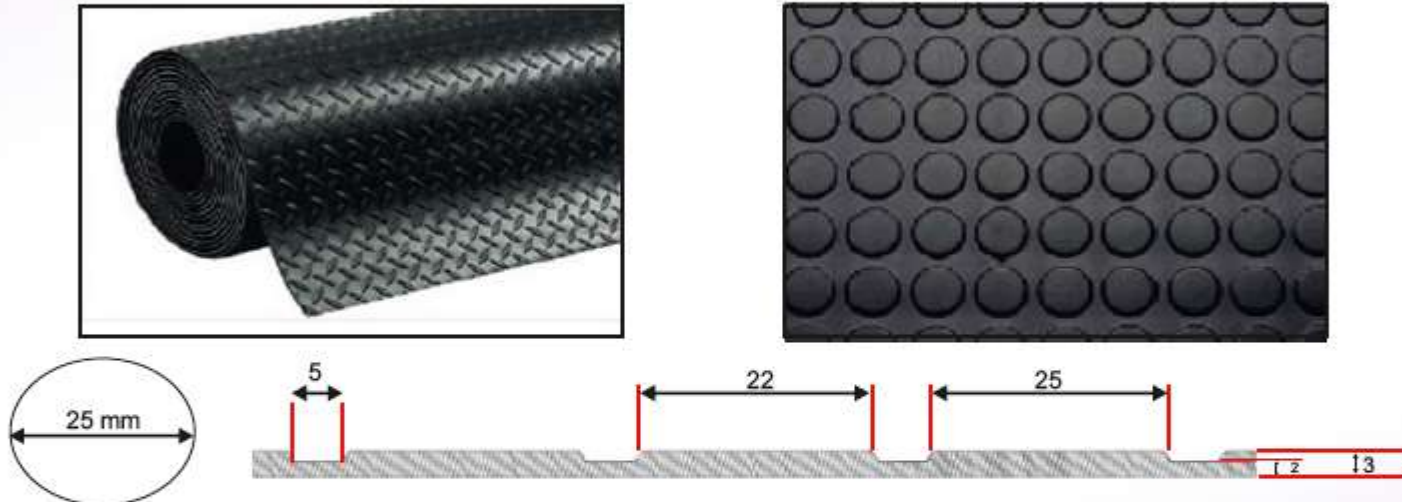

COIN MAT - DFM

The Coin Mat DFM Flooring mat with a raised circular design on the surface is widely used in indoor application such as airports, hotels, shopping malls etc. Available in a wide variety of colours. Mats are available in various compounds depending on their intended use.

DFM Coin Mat

Code	Thickness	Specific Gravity	Hardness	Tensile Strength	Elongation at break	Tear Strength	Application	Polymer
	(mm)	(gm/cm ²)	(Shore A)	Kg/cm ² (min) %	%	(Kg/cm)		
DFM	3	1.6	80+/-5	35	250	18	General purpose	NR/SBR

Available in a wide variety of colours

STANDARD DIMENSIONS

MAXIMUM WIDTH : 1.5 m

LENGTH : 10m, 15m, 20m

COLORS