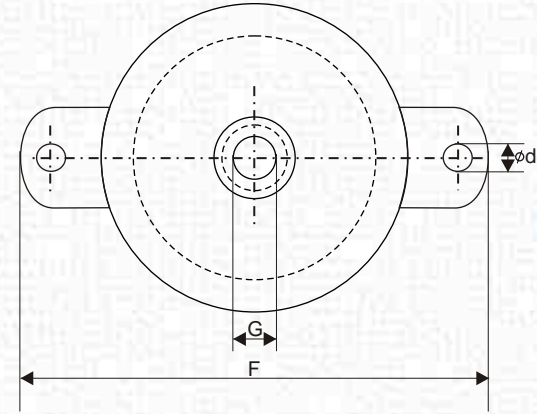

Textl Foot, Series DTXL

Textl Foot

CI Body mount for machines for bottom and top clamping

Model	A mm	H mm	G mm	d mm	F mm	C mm
DTXL-1	108	40	M12	12	175	150